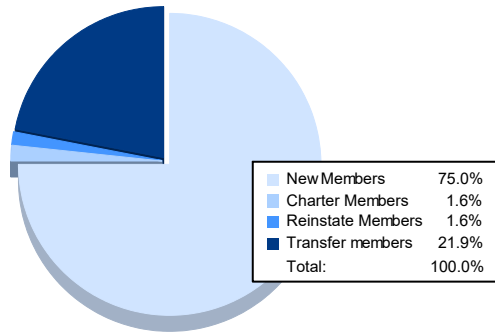

Year	New Clubs	Dropped Clubs	Gain/ Loss Clubs	New Members	Charter Members	Reinstate Members	Transfer Members	Total Member Added	Total Members Dropped	Gain/ Loss Members
2016-2017	1	3	-2	107	24	0	8	139	206	-67
2017-2018	0	3	-3	86	14	1	15	116	191	-75
2018-2019	0	4	-4	66	7	0	14	87	178	-91
2019-2020	0	5	-5	40	1	1	4	46	186	-140
2020-2021	0	2	-2	48	1	1	14	64	185	-121
Average	0	3	-3	69	9	1	11	90	189	-99

Membership Composition June 2021 Cumulative

Gender Composition June 2021 Cumulative