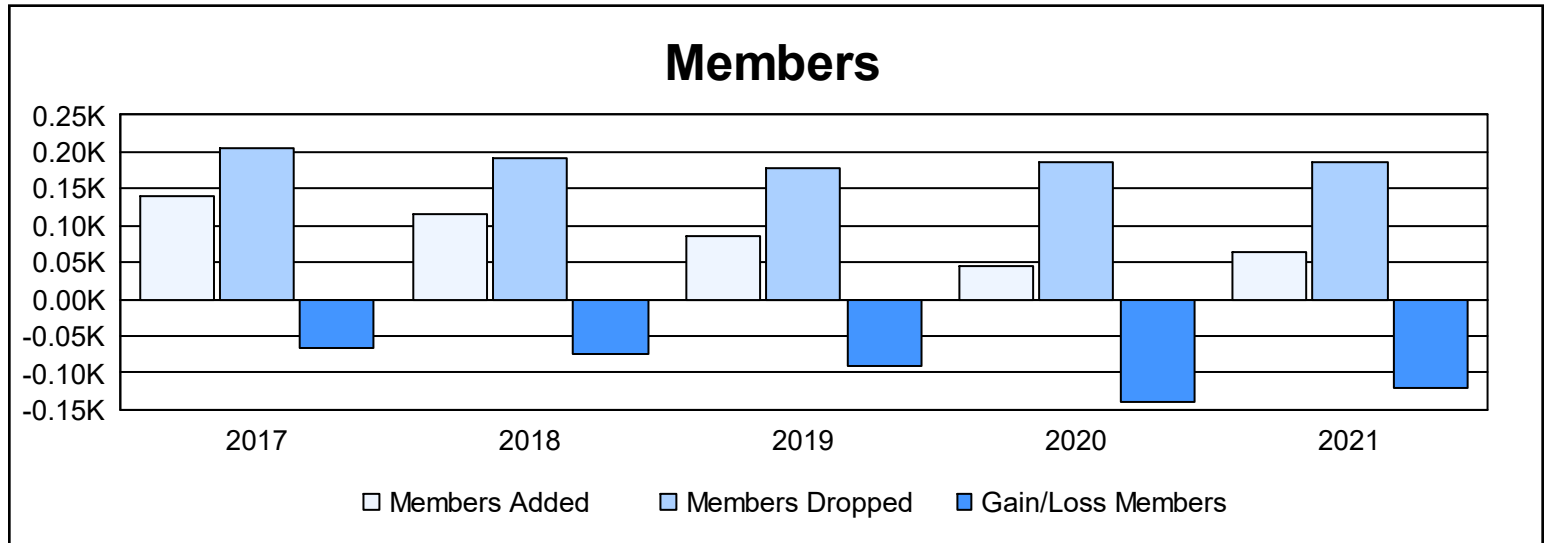

Year	New Clubs	Dropped Clubs	Gain/ Loss Clubs	New Members	Charter Members	Reinstate Members	Transfer Members	Total Member Added	Total Members Dropped	Gain/ Loss Members
2016-2017	1	3	-2	107	24	0	8	139	206	-67
2017-2018	0	3	-3	86	14	1	15	116	191	-75
2018-2019	0	4	-4	66	7	0	14	87	178	-91
2019-2020	0	5	-5	40	1	1	4	46	186	-140
2020-2021	0	2	-2	48	1	1	14	64	185	-121
Average	0	3	-3	69	9	1	11	90	189	-99

Membership Composition June 2021 Cumulative

Gender Composition June 2021 Cumulative