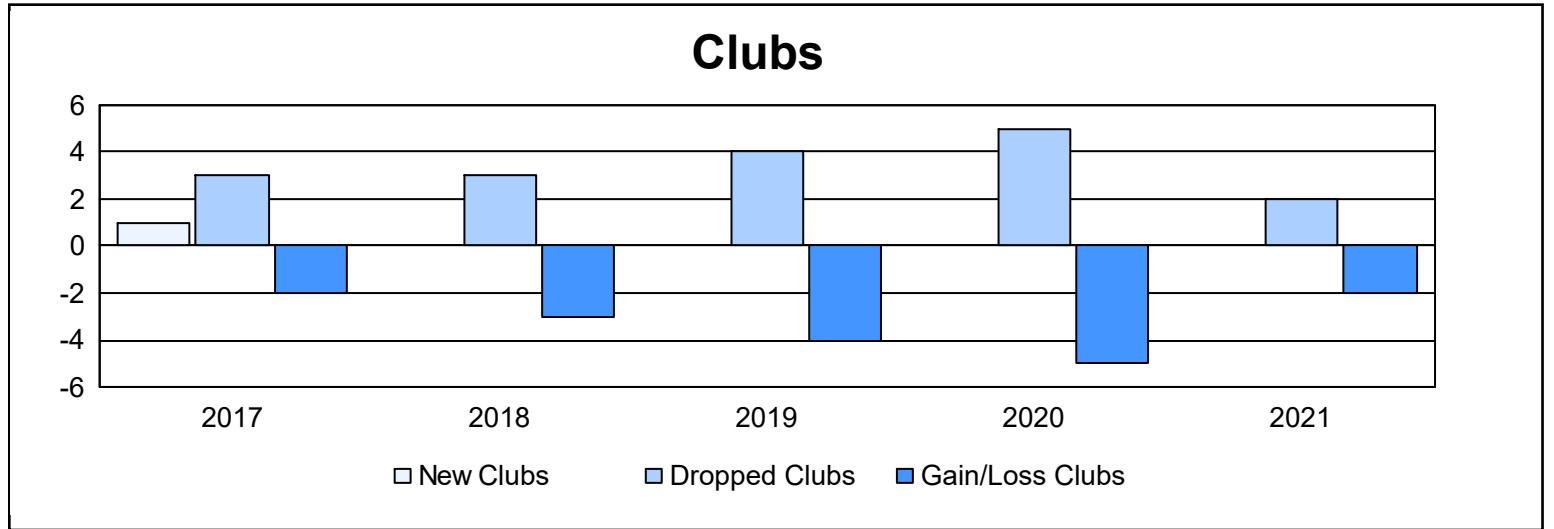

Year	New Clubs	Dropped Clubs	Gain/ Loss Clubs	New Members	Charter Members	Reinstate Members	Transfer Members	Total Member Added	Total Members Dropped	Gain/ Loss Members
2016-2017	1	3	-2	107	24	0	8	139	206	-67
2017-2018	0	3	-3	86	14	1	15	116	191	-75
2018-2019	0	4	-4	66	7	0	14	87	178	-91
2019-2020	0	5	-5	40	1	1	4	46	186	-140
2020-2021	0	2	-2	48	1	1	14	64	185	-121
Average	0	3	-3	69	9	1	11	90	189	-99

Membership Composition June 2021 Cumulative

Gender Composition June 2021 Cumulative